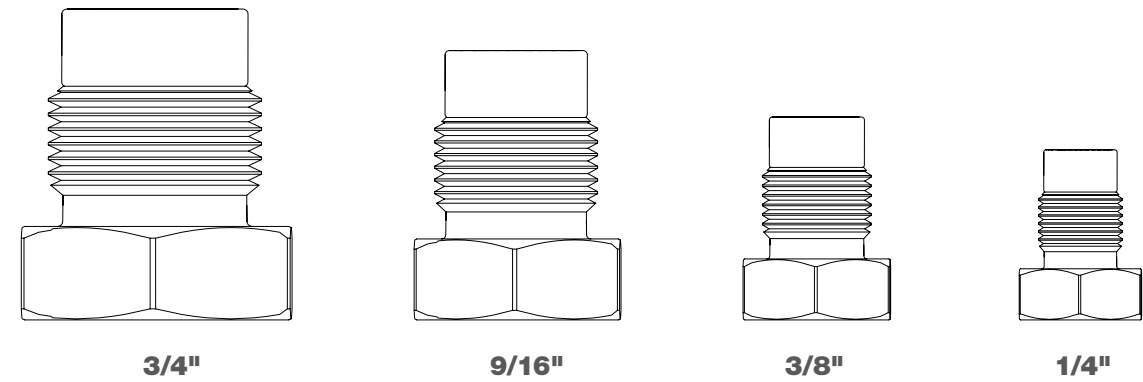

PART NO.	CONNECTION 1	CONNECTION 2	MAX. WORKING PRESSURE	
			psi	bar
AF 073-MP4LMP4L-SL	1/4" MPLH Female	1/4" MPLH Female	22k	1500
AF 073-MP4RMP4L-SL	1/4" MPRH Female	1/4" MPLH Female	22k	1500
AF 073-MP4RMP4R-SL	1/4" MPRH Female	1/4" MPRH Female	22k	1500
AF 073-MP4RMP6R-SL	1/4" MPRH Female	3/8" MPRH Female	22k	1500
AF 073-MP6LMP6L-SL	3/8" MPLH Female	3/8" MPLH Female	22k	1500
AF 073-MP6RMP6L-SL	3/8" MPRH Female	3/8" MPLH Female	22k	1500
AF 073-MP6RMP6R-SL	3/8" MPRH Female	3/8" MPRH Female	22k	1500
AF 073-MP6LMP9L-SL	3/8" MPLH Female	9/16" MPLH Female	22k	1500
AF 073-MP6RMP9R-SL	3/8" MPRH Female	9/16" MPRH Female	22k	1500
AF 073-MP9LMP9L-SL	9/16" MPLH Female	9/16" MPLH Female	22k	1500
AF 073-MP9RMP9L-SL	9/16" MPRH Female	9/16" MPLH Female	22k	1500
AF 073-MP9RMP9R-SL	9/16" MPRH Female	9/16" MPRH Female	22k	1500
AF 073-MP9LMP12L-SL	9/16" MPLH Female	3/4" MPLH Female	22k	1500
AF 073-MP9RMP12R-SL	9/16" MPRH Female	3/4" MPRH Female	22k	1500
AF 073-MP12LMP12L-SL	3/4" MPLH Female	3/4" MPLH Female	22k	1500
AF 073-MP12RMP12L-SL	3/4" MPRH Female	3/4" MPLH Female	22k	1500
AF 073-MP12RMP12R-SL	3/4" MPRH Female	3/4" MPRH Female	22k	1500

MANIFOLDS

- Manifolds used in 2L, 3L, BRLM systems

PART NO.	OUTLET CONNECTION	INLET CONNECTION	MAWP PSI/BAR	
			psi	bar
ABX 369-MP12	9/16" MP Female	3/4" MP Female	22k	1500

FITTINGS 20K PSI (1380 BAR)

MEDIUM PRESSURE (MP)

- Industry standard connection for 20k psi (1400 bar) applications.

SIZE REFERENCE CHART SINGLE PIECE MALE • ACTUAL SIZE

MEDIUM PRESSURE (MP) SIZE REFERENCE CHART GLANDS AND COLLARS • ACTUAL SIZE

SIZE	GLAND CONNECTION THREAD	TUBING THREAD LEFT-HAND	RECOMMENDED TORQUE	
			ft-lbs	N-m
1/4" MP	7/16" - 20UNF	1/4" - 28UNF	20	27
3/8" MP	9/16" - 18UNF	3/8" - 24UNF	30	41
9/16" MP	13/16" - 16UNF	9/16" - 18UNF	85	15
3/4" MP	3/4" - 14NPSM	3/4" - 16UNF	90	122
1" MP	1-3/8" - 12UNF	1" - 14UNF	125	170