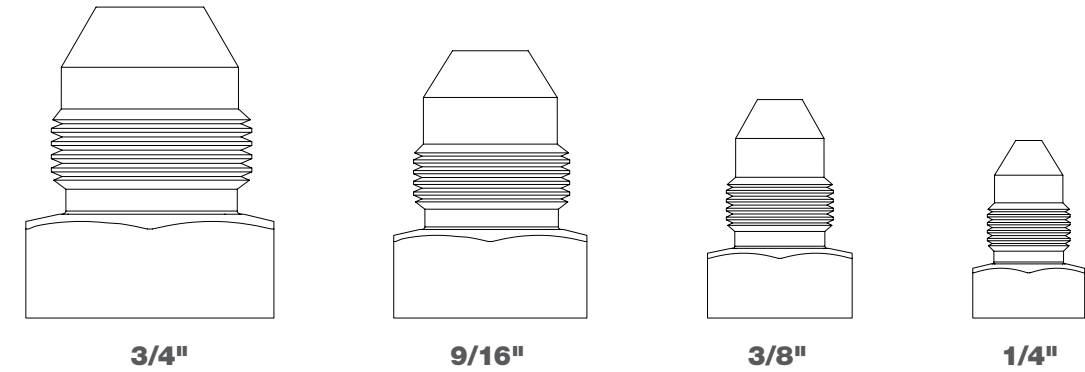

FITTINGS 20K PSI (1380 BAR)

SLIMLINE LANCE COUPLINGS

- Used to couple rigid and flex lances without the use of glands and collars to allow them to fit into tubes
- Additional couplings available upon request

MANIFOLDS

- Manifolds used in 2L, 3L, BRLM systems

PART NO.	OUTLET CONNECTION	INLET CONNECTION	MAWP PSI/BAR	
			psi	bar
ABX 369-MP12	9/16" MP Female	3/4" MP Female	22k	1500

FITTINGS 20K PSI (1380 BAR)

MEDIUM PRESSURE (MP)

- Industry standard connection for 20k psi (1400 bar) applications.

SIZE REFERENCE CHART SINGLE PIECE MALE • ACTUAL SIZE

MEDIUM PRESSURE (MP) SIZE REFERENCE CHART GLANDS AND COLLARS • ACTUAL SIZE

SIZE	GLAND CONNECTION THREAD	TUBING THREAD LEFT-HAND	RECOMMENDED TORQUE	
			ft-lbs	N-m
1/4" MP	7/16" - 20UNF	1/4" - 28UNF	20	27
3/8" MP	9/16" - 18UNF	3/8" - 24UNF	30	41
9/16" MP	13/16" - 16UNF	9/16" - 18UNF	85	15
3/4" MP	3/4" - 14NPSM	3/4" - 16UNF	90	122
1" MP	1-3/8" - 12UNF	1" - 14UNF	125	170